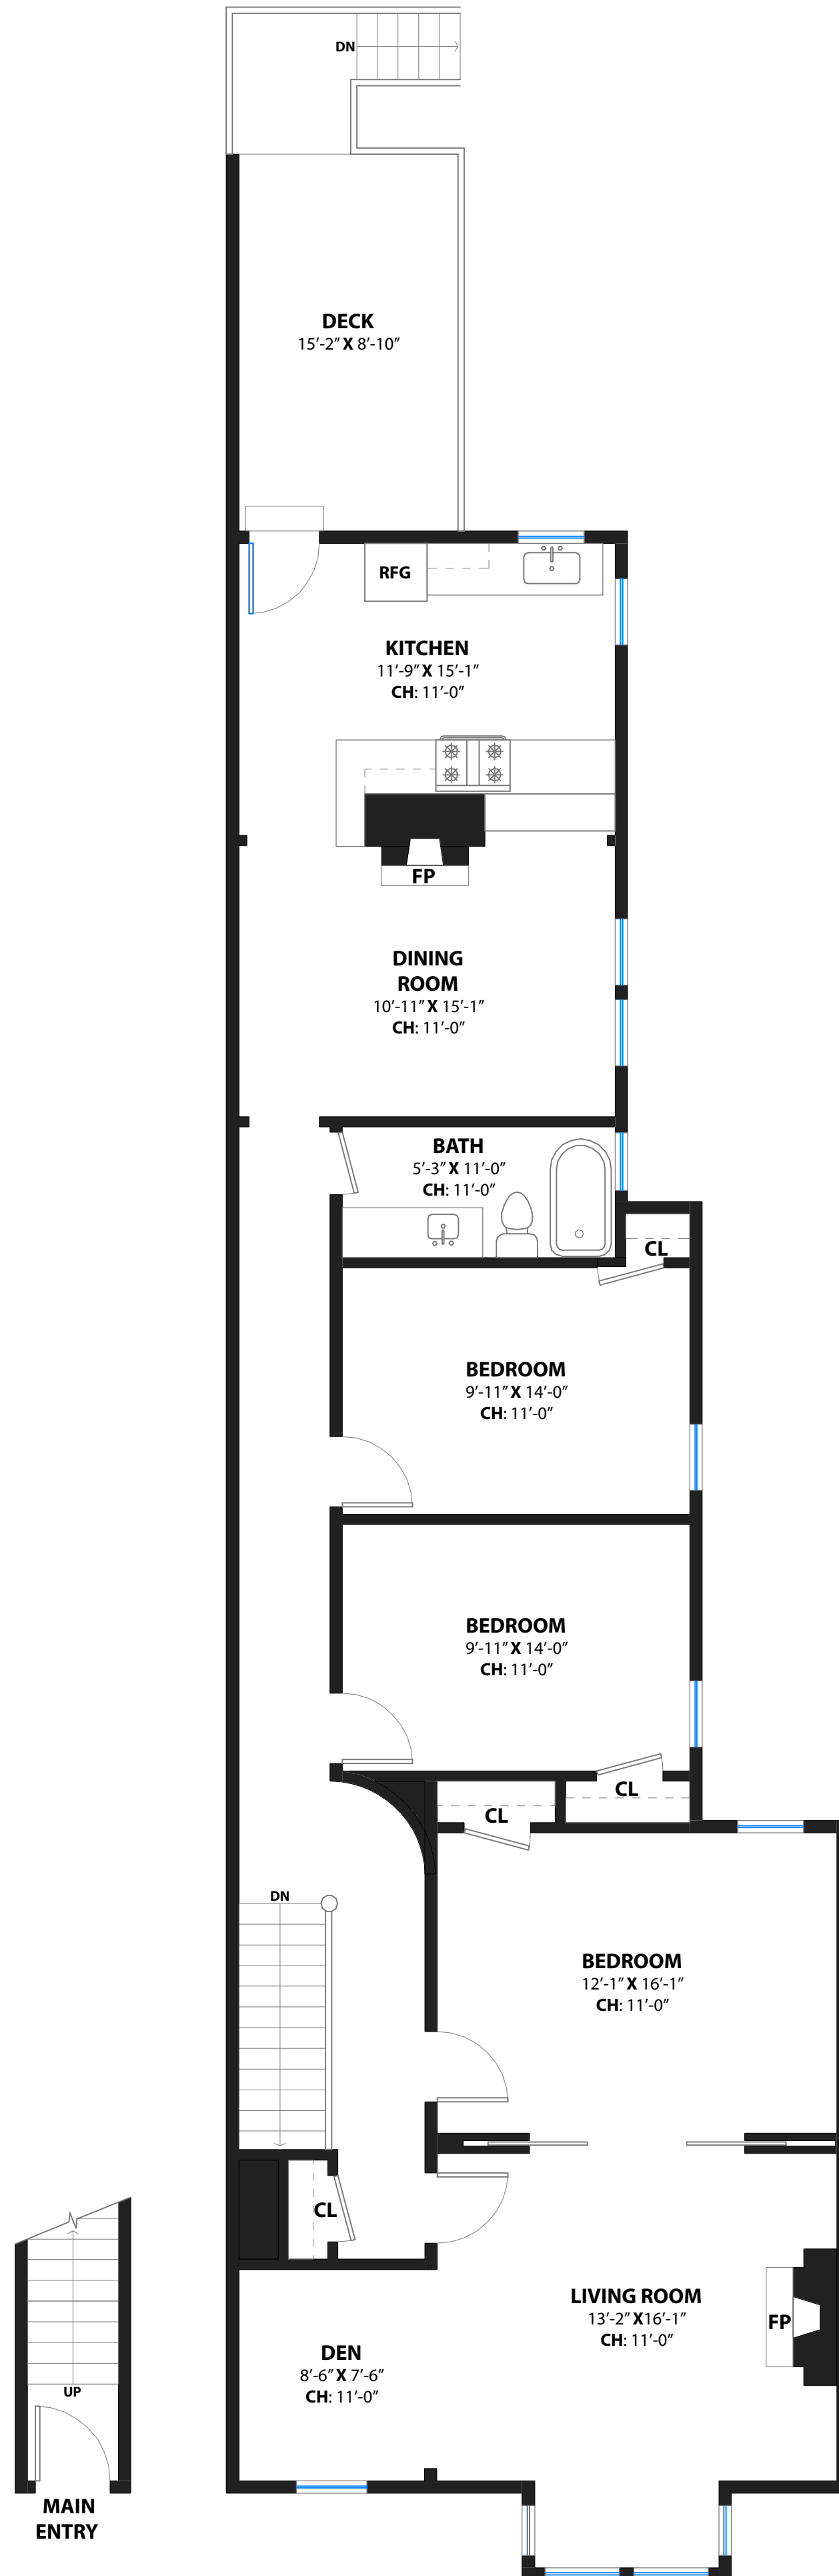

3339 22ND STREET

SAN FRANCISCO, CALIFORNIA

PROPERTY SQF INFORMATION

LIVING SPACE
Square Footage: 1,554 Sq Ft*

* Main Level 1,554

APPROXIMATE TOTAL LIVING SPACE
Square Footage: 1,554 Sq Ft*